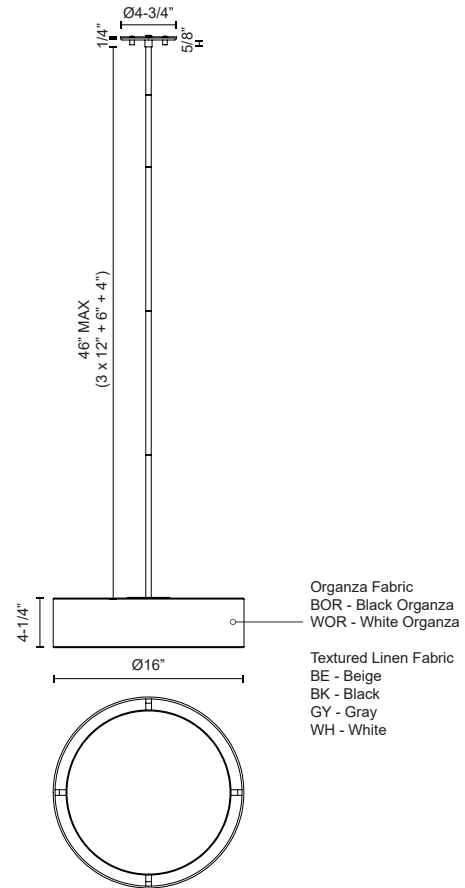

DALTON PD7916-5CCT

PENDANTS

PROJECT

SPECIFICATION DETAILS

Fixture Dimensions	D16" x H4-1/4"
Light Source	AC LED Module
Wattage	24W
Total Lumens	2125lm
Delivered Lumens	WH-1516lm; WOR-1597lm;
Voltage	120V
Color Temperature	Selectable CCT 2700K/3000K/3500K/4000K/5000K
CRI (Ra)	90CRI
LED Rated Life	50,000 hours
Dimming	100% - 10%, ELV Dimmer (Not Included)
Diffuser Details	White Acrylic Diffuser
Shade Details	Organza Shade; Textured Linen Shade;
Adjustable	Yes
Rod Length	46" Max (3x12" + 1x6" + 1x4")
Wire Length	60"
Minimum Hang Height	10"
Sloped Ceiling Adaptable	Yes, Sold Separately
Product Adaptor	ADP002 (Sold Separately)
Location	Dry
Illumination Direction	Downlight
CEC Title 24 JA8	Yes, JA8-2022
Canopy Dimensions	D4-3/4" x H1/4"
Paint Finish	WH03

* For custom options, consult factory for details.

* For warranty information, please visit www.kuzcolighting.com/warranty

DESCRIPTION

An organza or textured linen band surrounds a concentric polymeric diffuser spreading even light from the LED source. Finely hand-tailored, the fabric shade contributes a soft sophistication to the modern interior. Applicable as a flush mount, pendant and in numerous sizes and fabric colors to suit your context.

KUZCO

CANADA: 19054 28TH AVENUE - SURREY, BC V3Z 6M3

USA: 3035 E. LONE MOUNTAIN ROAD - LAS VEGAS, NV 89081

WWW.KUZCOLIGHTING.COM

© 2016 KUZCO LIGHTING. ALL RIGHTS RESERVED.

COMMENT